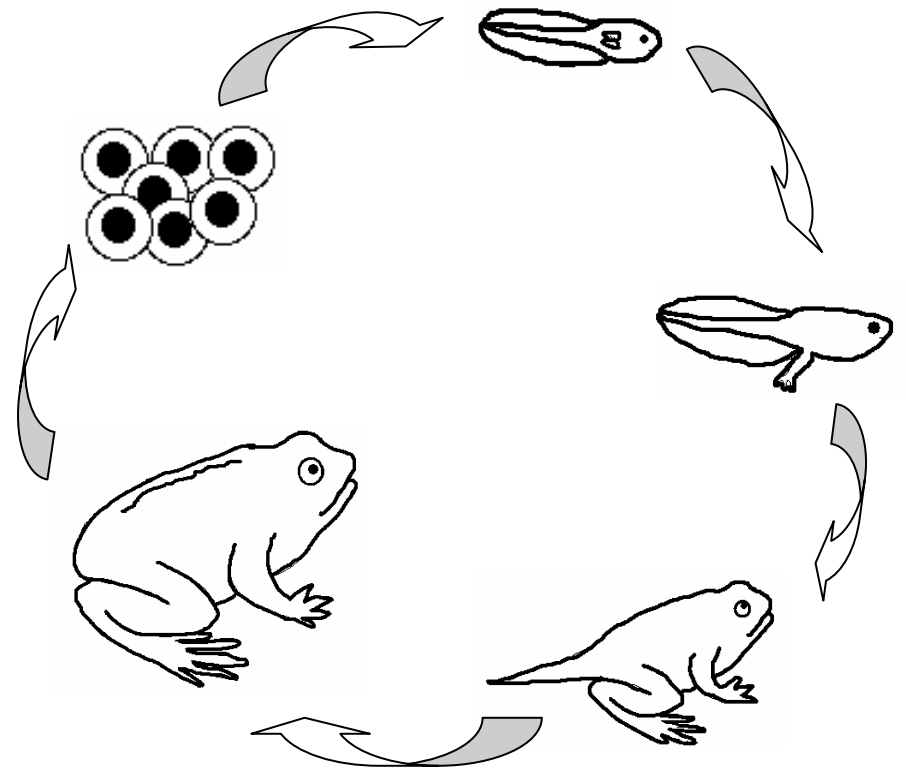

www.communication4all.co.uk

The Life Cycle of a Frog

Name.....

Class.....

Frog spawn

Frogs lay their
eggs in water or
wet places.

The Life Cycle of a Frog

Draw your own pictures

Adult frog

After eleven
weeks the frog
is fully grown.

Tadpole

A tadpole with
a long tail
comes out of
each egg.

Getting bigger

After 5 weeks
the tadpole
begins to grow
and change.

Froglet

When the legs
have grown the
tail begins to
disappear.