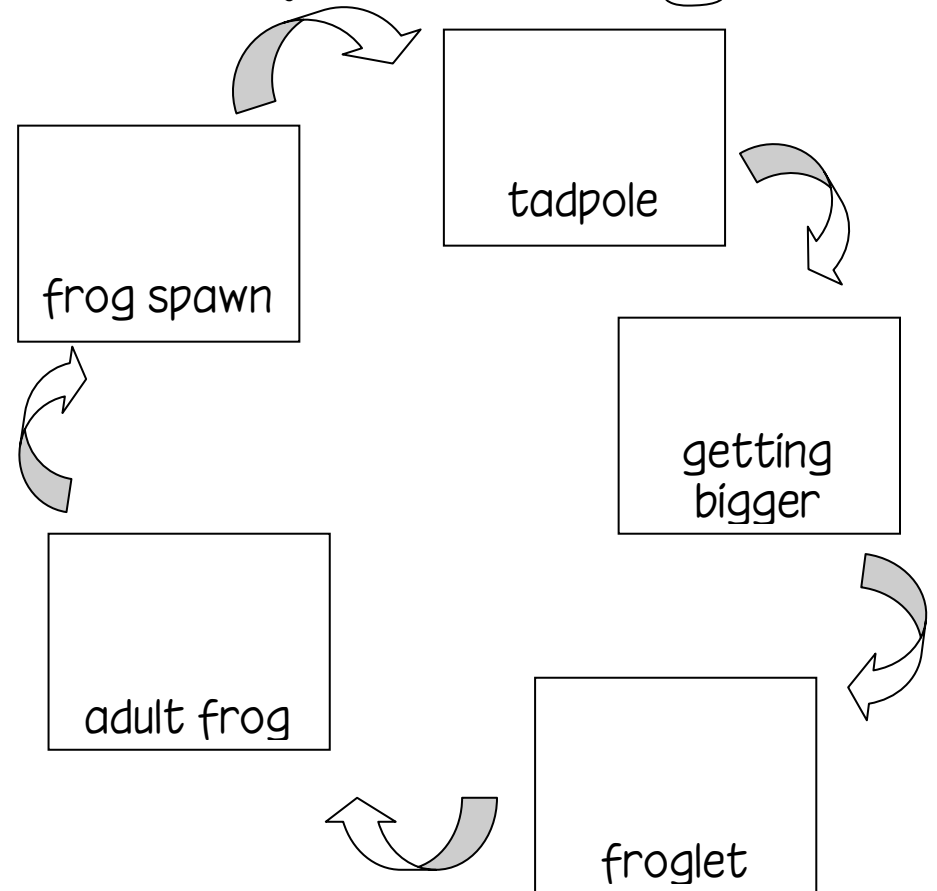

www.communication4all.co.uk

The Life Cycle of a Frog

Name.....

Class.....

Frog spawn

Frogs lay their
eggs in water or
wet places.

The Life Cycle of a Frog

Draw your own pictures

Adult frog

After eleven
weeks the frog
is fully grown.

Tadpole

A tadpole with
a long tail
comes out of
each egg.

Getting bigger

After 5 weeks
the tadpole
begins to grow
and change.

Froglet

When the legs
have grown the
tail begins to
disappear.