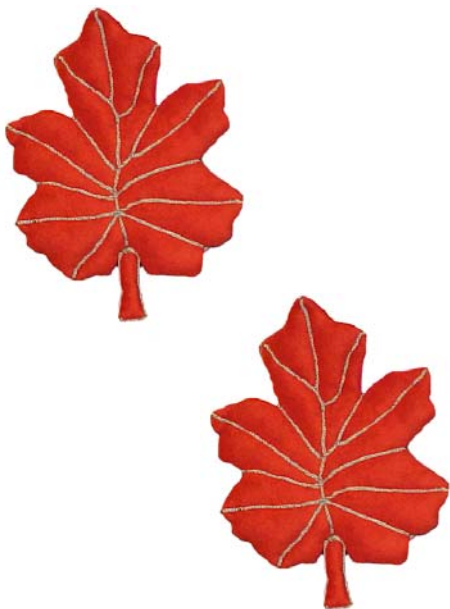

Autumn Leaves counting cards

www.communication4all.co.uk

A decorative border of colorful leaves in shades of orange, red, yellow, and green, arranged in a rectangular frame around a white central area. The leaves are stylized with black outlines and are set against a blue background.

zero

0

one

1

two

2

three

3

A decorative border of colorful leaves in shades of orange, red, yellow, and green surrounds the central white area. The leaves are stylized with black outlines and are arranged in a rectangular frame.

eight

8

A decorative border of colorful leaves in shades of orange, red, yellow, and green surrounds the central content. The leaves are stylized with black outlines and are arranged in a roughly rectangular frame.