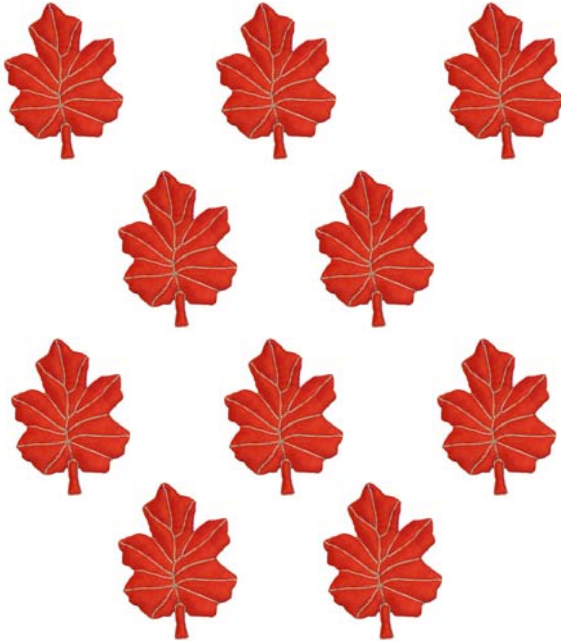

A decorative border of colorful leaves in shades of orange, red, yellow, and green surrounds the central content. The leaves are stylized with black outlines and are arranged in a roughly rectangular frame.

ten

10