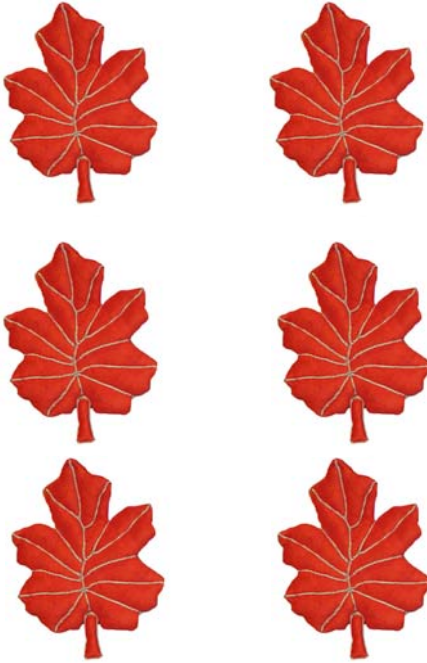

Autumn Leaves counting cards

www.communication4all.co.uk

A decorative border of colorful leaves in shades of orange, red, yellow, and green, arranged in a rectangular frame around a white central area. The leaves are stylized with black outlines and are set against a blue background.

four

4

five

5

six

6

seven

7

A decorative border of colorful leaves in shades of orange, red, yellow, and green surrounds the central white area. The leaves are stylized with black outlines and are arranged in a rectangular frame.

eight

8

A decorative border of colorful leaves in shades of orange, red, yellow, and green surrounds the central content. The leaves are stylized with black outlines and are arranged in a roughly rectangular frame.