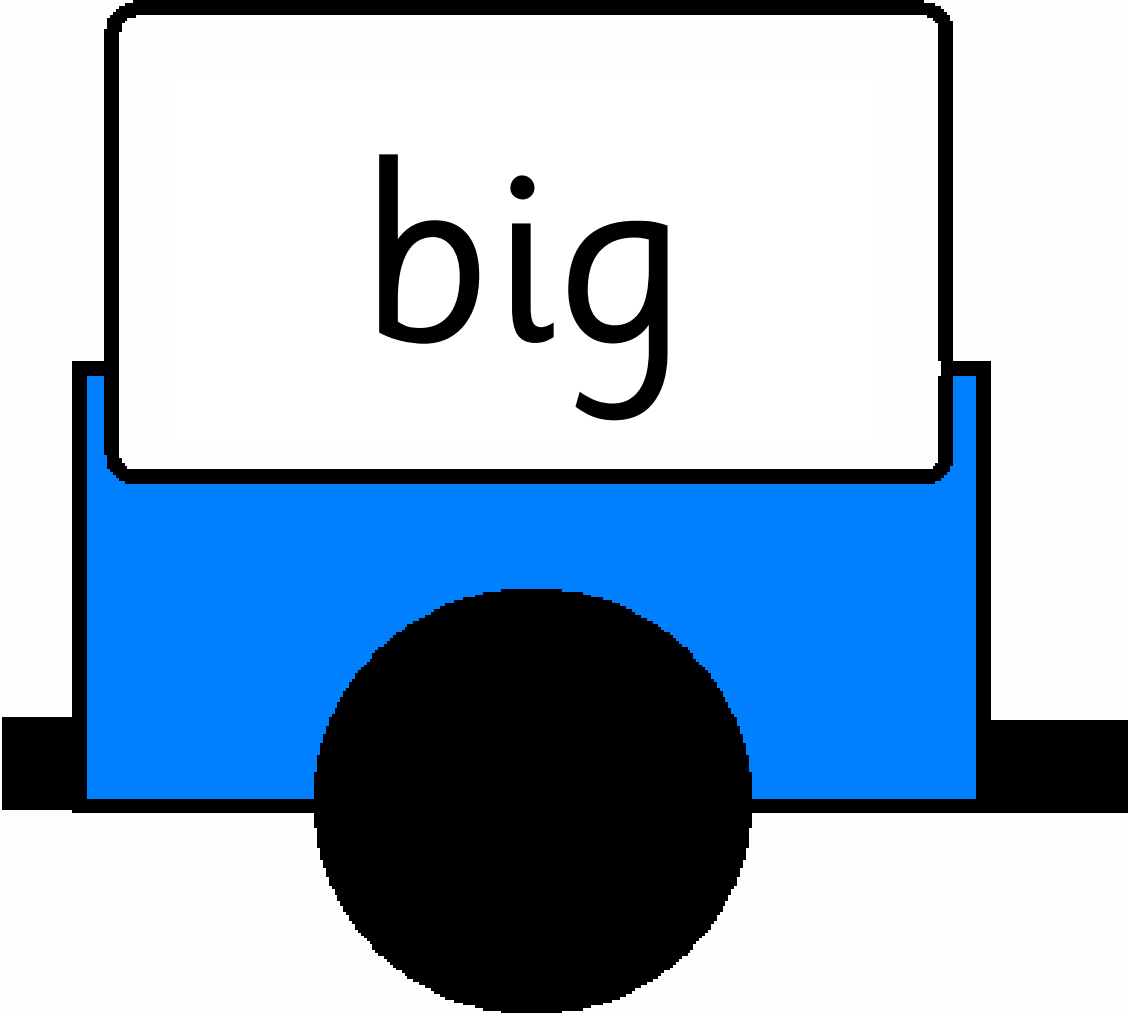

The Reading Train

you

can

look

A stylized, simplified illustration of a vehicle, possibly a bus or truck, with a white sign on top. The sign contains the word "are" in a lowercase, sans-serif font. The vehicle's body is orange, and it has a large black circular wheel in the center. The front and back of the vehicle are represented by black rectangular shapes. The entire illustration is set against a plain white background.

was

at

away

to

A stylized illustration of a pink toy car. The car has a white rectangular sign on its roof with the word "day" written in a black, lowercase, sans-serif font. The car's body is pink, and it has a large black circular wheel in the center. There are small black rectangular shapes on the left and right sides of the car's base, representing bumpers or feet.

day

dog

come

A stylized purple toy car with a white sign on top. The sign has the word "for" written on it in a simple, black, lowercase font. The car has a large black wheel in the center and two smaller black rectangular shapes on the sides representing bumpers or feet.

for

and

get

A simple, stylized illustration of a yellow toy car. The car has a white rectangular sign on its roof with the word "dad" written in a black, lowercase, sans-serif font. The car's body is yellow, and it has a large black circular wheel in the center. The car is positioned on a black horizontal base.