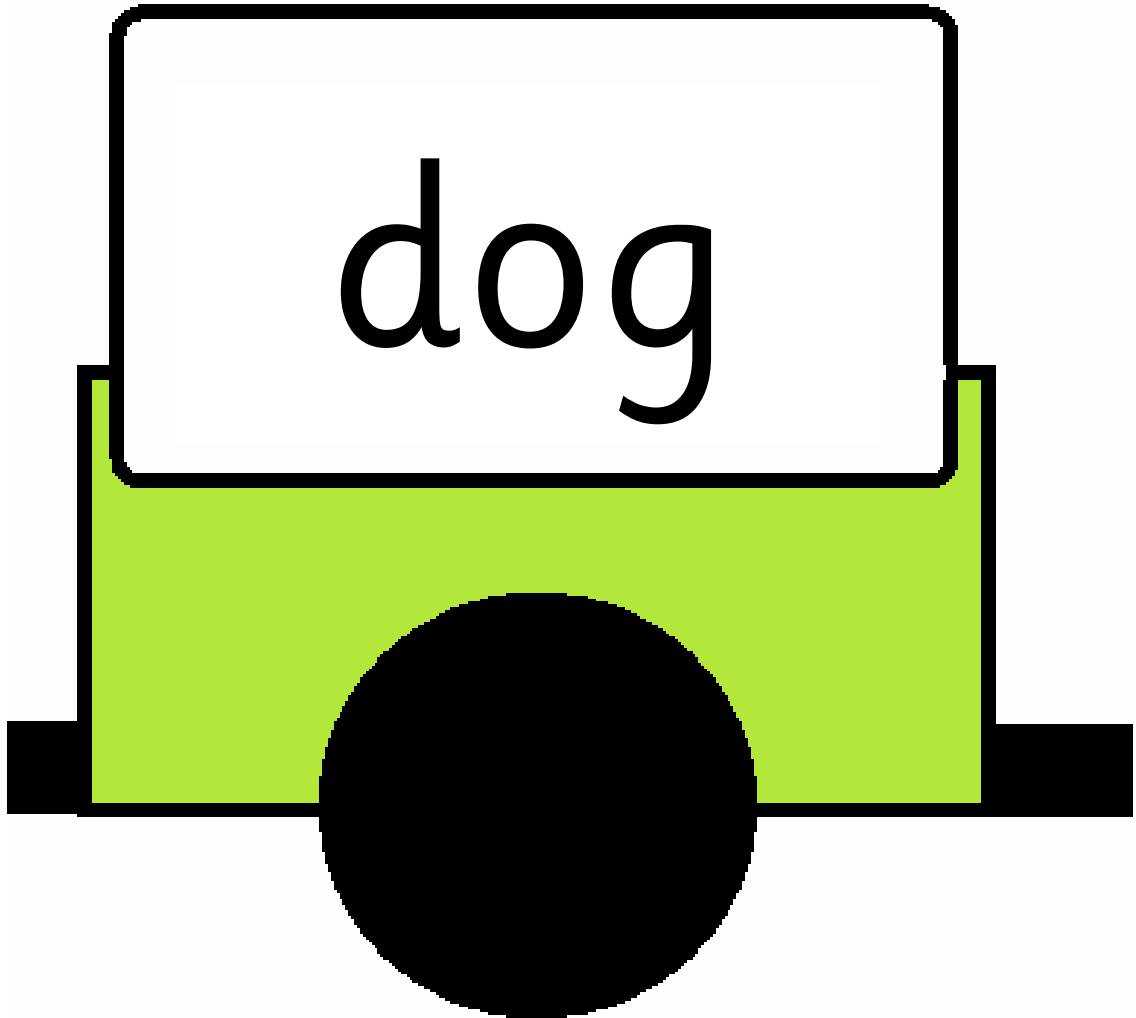

The Reading Train

you

can

look

A stylized, simplified illustration of a vehicle, possibly a bus or truck, with a white sign on top. The sign contains the word "are" in a lowercase, sans-serif font. The vehicle's body is orange, and it has a large black circular wheel in the center. The front and back of the vehicle are represented by black rectangular shapes. The entire illustration is set against a plain white background.

was

at

away

to

A stylized illustration of a pink toy car. The car has a white rectangular sign on its roof with the word "day" written in a black, lowercase, sans-serif font. The car's body is pink, and it has a large black circular wheel in the center. There are small black rectangular shapes on the left and right sides of the car's base, representing bumpers or feet.

day

dog

come

A stylized purple toy car with a white sign on top. The sign has the word "for" written on it in a simple, black, lowercase font. The car has a large black wheel in the center and two smaller black rectangular shapes on the sides representing bumpers or feet.

for

and

get

A simple, stylized illustration of a yellow toy car. The car has a white rectangular sign on its roof with the word "dad" written in a black, lowercase, sans-serif font. The car's body is yellow, and it has a large black circular wheel in the center. The car is positioned on a black horizontal base.