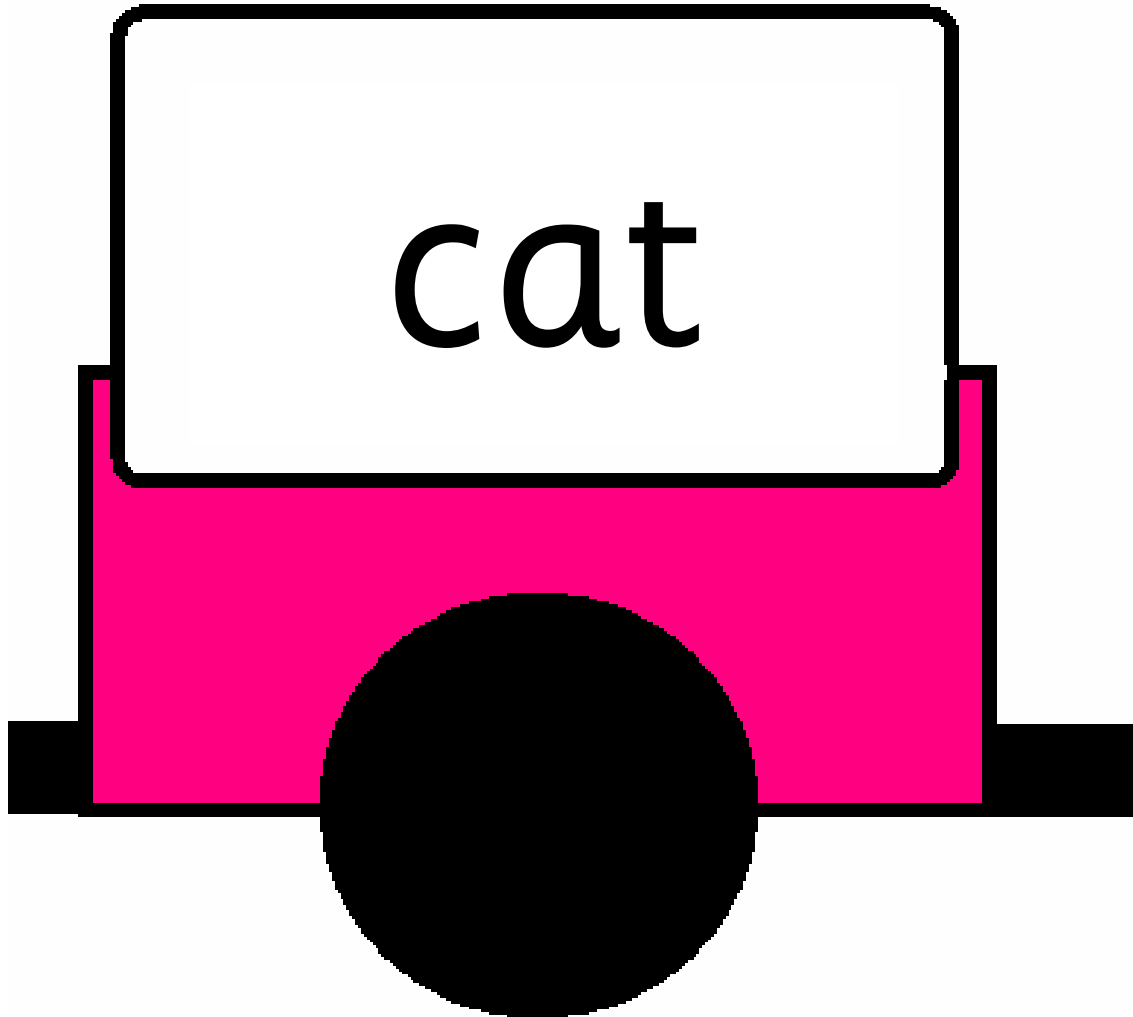

The Reading Train

you

can

look

A stylized, simplified illustration of a vehicle, possibly a bus or truck, with a white sign on top. The sign contains the word "are" in a lowercase, sans-serif font. The vehicle's body is orange, and it has a large black circular wheel in the center. The front and back of the vehicle are represented by black rectangular shapes. The entire illustration is set against a plain white background.

are

A stylized sign with a yellow rectangular base and a white rectangular top section. The top section has a black border and contains the word "was" in a black, lowercase, sans-serif font. The base is also outlined in black and features a large black circle at the bottom center, resembling a wheel or a shadow. Two small black rectangular shapes are positioned at the bottom left and right corners of the base.

was

at

away

to

A stylized illustration of a pink toy car. The car has a white rectangular sign on its roof with the word "day" written in a black, lowercase, sans-serif font. The car's body is pink, and it has a large black circular wheel in the center. There are small black rectangular shapes on the left and right sides of the car's base, representing bumpers or feet.

the

A stylized illustration of a pink toy car. The car has a white rectangular sign on its roof with the word "she" written in a simple, lowercase, black font. The car's body is pink, and it has a large black circular wheel in the center. There are small black rectangular shapes on the left and right sides of the car's base, representing bumpers or feet.