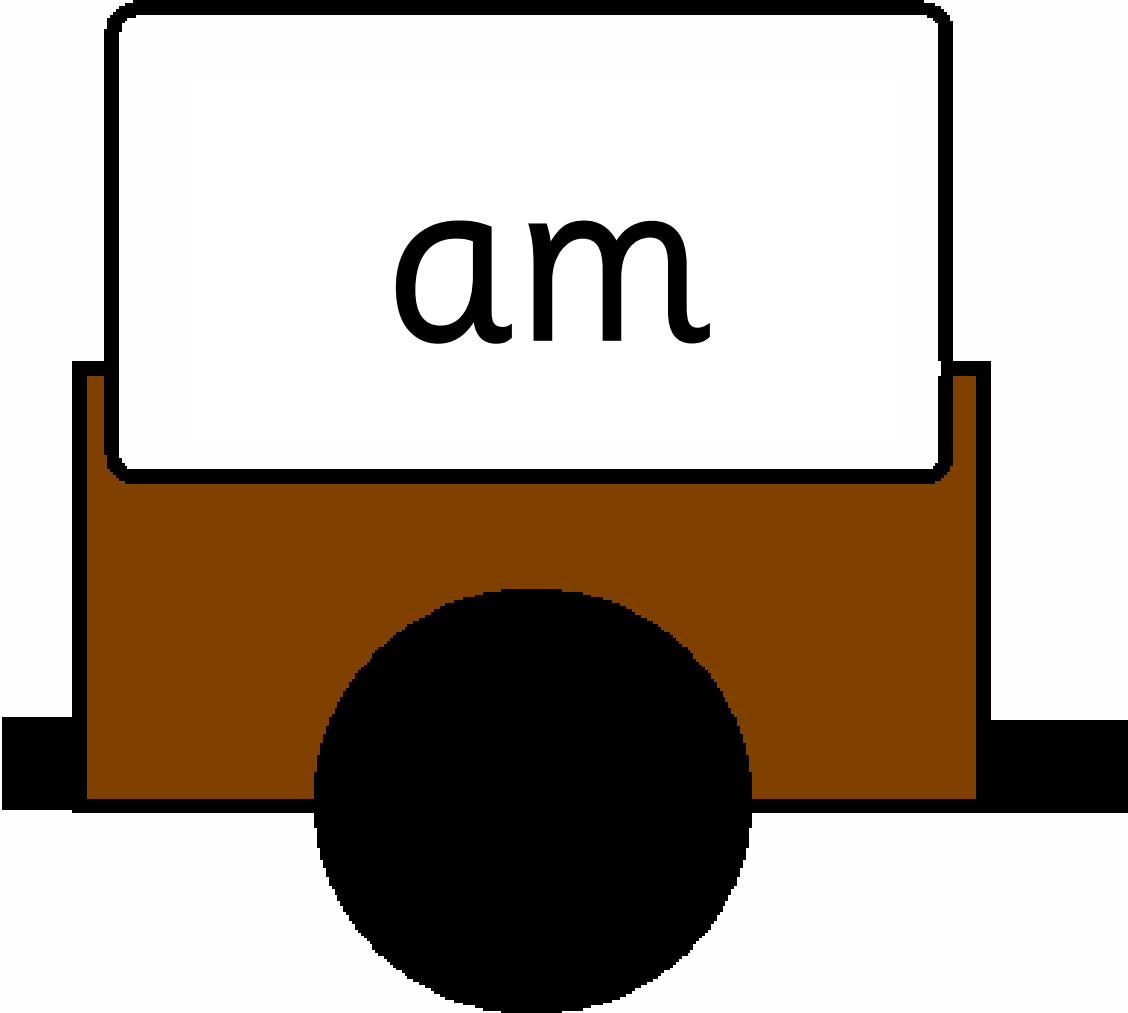

The Reading Train

you

can

look

A stylized, simplified illustration of a vehicle, possibly a bus or truck, with a white sign on top. The sign contains the word "are" in a lowercase, sans-serif font. The vehicle's body is orange, and it has a large black circular wheel in the center. The front and back of the vehicle are represented by black rectangular shapes. The entire illustration is set against a plain white background.

are

A stylized sign with a yellow rectangular base and a white rectangular top section. The top section has a black border and contains the word "was" in a black, lowercase, sans-serif font. The base is also outlined in black and features a large black circle at the bottom center, resembling a wheel or a shadow. Two small black rectangular shapes are positioned at the bottom left and right corners of the base.

was

at

away

to

A stylized illustration of a pink toy car. The car has a white rectangular sign on its roof with the word "day" written in a black, lowercase, sans-serif font. The car's body is pink, and it has a large black circular wheel in the center. There are small black rectangular shapes on the left and right sides of the car's base, representing bumpers or feet.

the

A stylized illustration of a pink toy car. The car has a white rectangular sign on its roof with the word "she" written in a simple, lowercase, black font. The car's body is pink, and it has a large black circular wheel in the center. There are small black rectangular shapes on the left and right sides of the car's base, representing bumpers or feet.